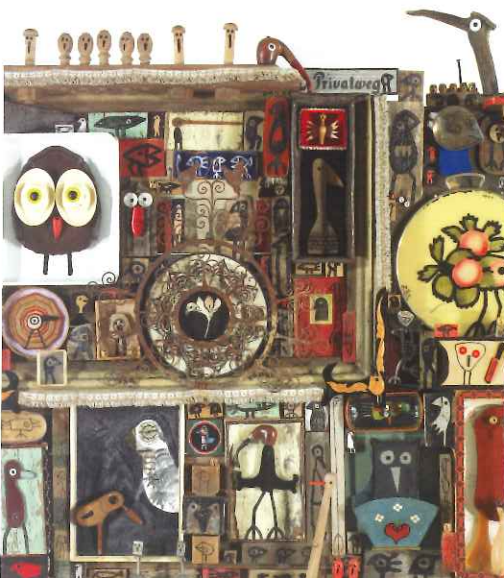

"Birdman" Hans Langner

GALERIE GUGGING Am Campus 2, 3400 Maria Gugging AUSTRIA
www.gugging.org

BETHLEM GALLERY AND MUSEUM

The Bethlem Gallery and Museum are now housed in a new museum building at the heart of Bethlem Royal Hospital.

New Bethlem Gallery and Museum foyer